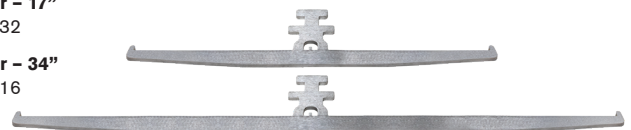

**Universal Hanger w/screws**  
Qty: 16

**Offset Hanger w/screws**  
Qty: 32

**EFC Hanger**  
Qty: 96

**T-Bar - 17"**  
Qty: 32

**T-Bar - 34"**  
Qty: 16

Contact Sales with order details or questions.