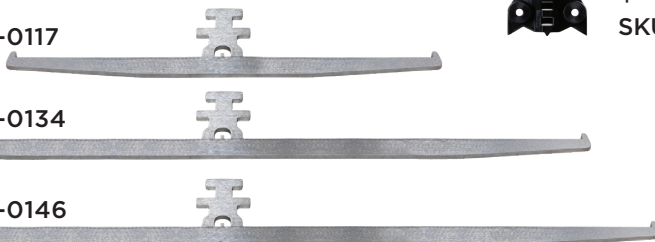

### T-Bar

Supports EFC's or Hangers to hold parts during finishing

Available in: 17" (for use with hinge pitch up to 20"), 34" (for use with hinge pitch up to 37"), and 46" (for use with hinge pitch up to 49")

**17" - \$25.00**

SKU: GSP-0117

**34" - \$42.00**

SKU: GSP-0134

**46" - \$56.00**

SKU: GSP-0146

### Universal Hanger

w/screws – For hanging shelves, face frames, and other miscellaneous components

**\$11.20**

SKU: GSP-0106