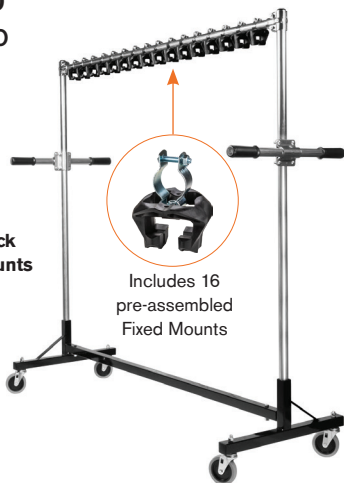

PivotPoint Kit - 60 Part Batch

Kit sold as a set for easy start up

Kit Price $3999.00

Kit SKU: GSP-2060

Stock Rack w/16 Mounts
Qty: 3