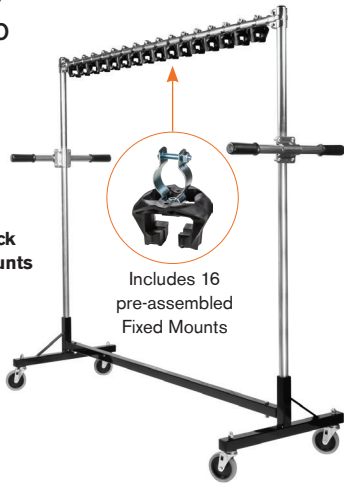

PivotPoint Kit - 40 Part Batch

Kit sold as a set for easy start up

Kit Price $2799.00

Kit SKU: GSP-2040

Stock Rack w/16 Mounts
Qty: 2